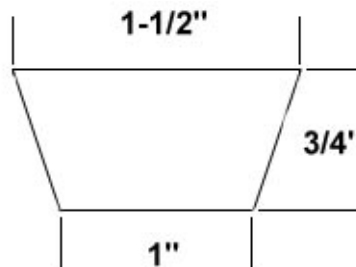

WOOD Products

Stakes, we also carry one of the biggest selection of wooden stakes 1" X 2", made of Douglas Fir.

Size
12"
18"
24"
30"
36"
42"
48"
60"

WOOD PRODUCTS

Keyways and Chamfers

Keyways, made of masonite
1-1/2" X 3/4" X 1"

Size
1-1/2" X 10'

Chamfers, made of Douglas Fir,
1/2", 3/4", and 1" in thickness.

Please call for special order

1/2" Chamfers	10' to 16'
3/4" Chamfers	10' to 16'
1" Chamfers	10' to 16'