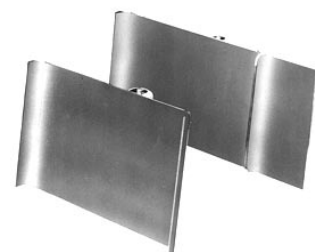

EDGER - GROOVERS

Highlight your texture design with our edger-groover create single or double borders quickly and easily.

EG-500 (top)
EG-600 (bottom)