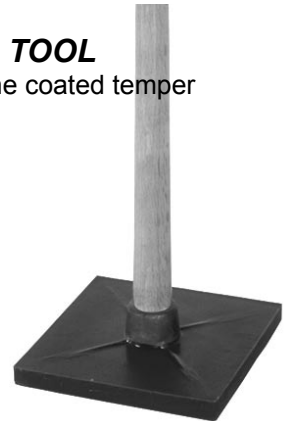

SETTING TOOL

Polyurathane coated temper
10"X10"

FP - 100 setting tool .....

ALUMINUM CHISELS

Lightweight, durable aluminum chisels can be used to create your own patterns, cut control joints in wet concrete, or touch-up joint lines.

A-800 8"
A-803 4"
A-805 1-1/2"

A-700 18"
A-705 12"
A-710 3"