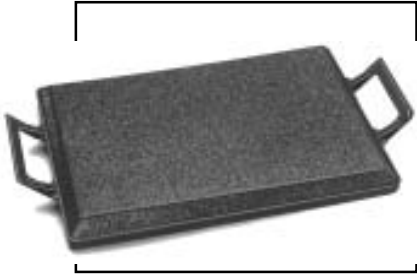

Hand Crafted Tools

E Z - Kneeler Kneeboard

- Washable
- Chemical Resistant
- Weighs only 2 lbs
- A thermoplastic 2" thick rubber cushion securely fastened to 14" x 24" polypropylene tray for maximum comfort

Kraft# **Size**
WL-069 14" x 24"

Margin Trowels

One piece forged trowel tempered, ground and polished for perfect balance and feel. Comes with hardwood handle

Kraft# **Blade Size**
GG-431 5" x 1-1/2"
GG-432 5" x 2"
GG-433 8" x 2"

Made of hexagon aluminum tubing furnished with the strong line clips can be used on line or as a surface level

Kraft#
GG-513

Lufkin Tape 100'

Easy to read black marking on white steel tape stud marks every 16", hook ring with hideaway hook comes in durable vinyl case with easy wind lever