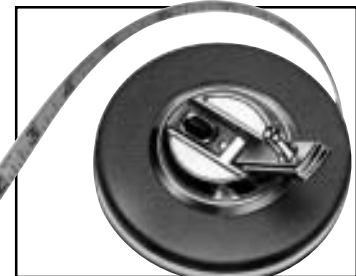

Kraft# **Size**
WL-069 14" x 24"

Margin Trowels

One piece forged trowel tempered, ground and polished for perfect balance and feel. Comes with hardwood handle

Kraft# **Blade Size**
GG-431 5" x 1-1/2"
GG-432 5" x 2"
GG-433 8" x 2"

Aluminum Chisels

Use these Aluminum chisel to dress and finish imprinted textured concrete

Kraft#	Size	Kraft#	Size
CC-115	1-1/2"	CC-117	8"
CC-110	3"	CC-118	12"
CC-116	4"	CC-111	18"

TOOLS & EQUIPMENT

Line Level

Made of hexagon aluminum tubing furnished with the strong line clips can be used on line or as a surface level

Kraft#
GG-513

Lufkin Tape 100'

Easy to read black marking on white steel tape stud marks every 16", hook ring with hideaway hook comes in durable vinyl case with easy wind lever

Kraft# **Size**
GG-281 100x3/8

Wire Reel for Tie Wire

- Lightweight
- Will not chip, crack or break
- Safety yellow plastic
- Fits any standard belt

Kraft#
GG-309

Chalk Box

- Use either as chalk line or plumb line
- Comes with 100' line