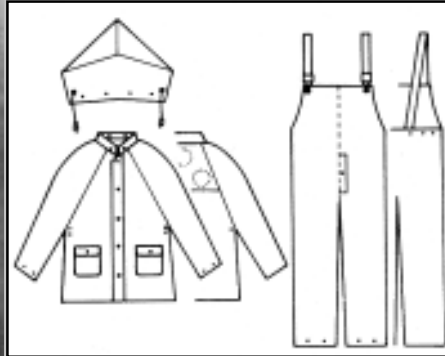

### Rainsuit

Heavy weight PVC reinforced with strong durable POLYESTER net backing, velvet collar.

**Size**  
S/XXL

**Size**  
16"

### Arctic Rubber Boot

Supreme pullover yellow boot

- 16" high
- Full cut with extra wide last
- Safe grip knurled sole and heel
- Durable metal buckles adjust for a perfect fit
- Full knit lining
- Sizes available 8 to 15