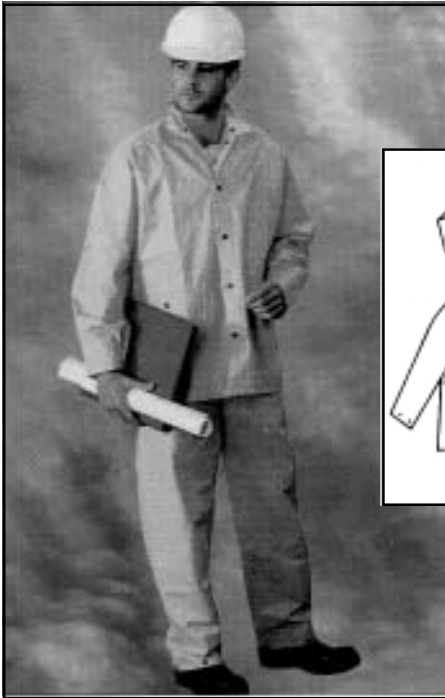

### Rainsuit

Heavy weight PVC reinforced with strong durable POLYESTER net backing, velvet collar.

**Size**  
S/XXL