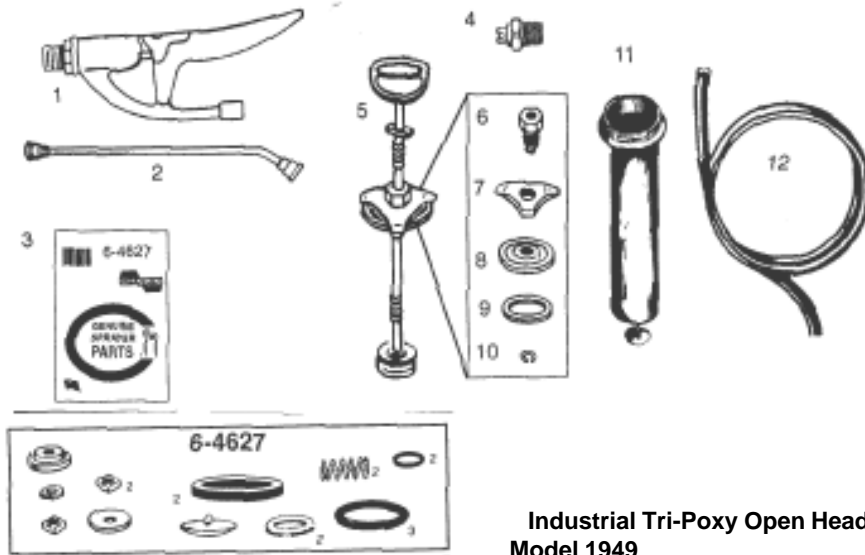

Hand Tools

**Tri-Poxy Open Head Sprayers
Model 1831**

Key No.	Part No.	Description	Model #
1	183-1866	Shut-off (Zinc) w/clamp	1841
2	183-7711	18" Brass extension	Metal Shut-offs Only
2	184-7703	24" Brass extension	Metal Shut-offs Only
4	183-6000	Brass Nozzle	Metal Shut-offs Only
4	183-6001	Fan Spray, Brass Nozzle	Metal Shut-offs Only
13	184-6136-36	Hose 36" w/clamps	1841

**Industrial Tri-Poxy Open Head Sprayers
Model 1949**

Key No.	Part No.	Description	Model #
1	185-6062	Shut-off (brass)	1949
2	185-7704	Curved 24" brass extension ¹	949
4	185-5797	Brass fan nozzle	1949
12	185-6091	Hose 48" w/Connectors	1949