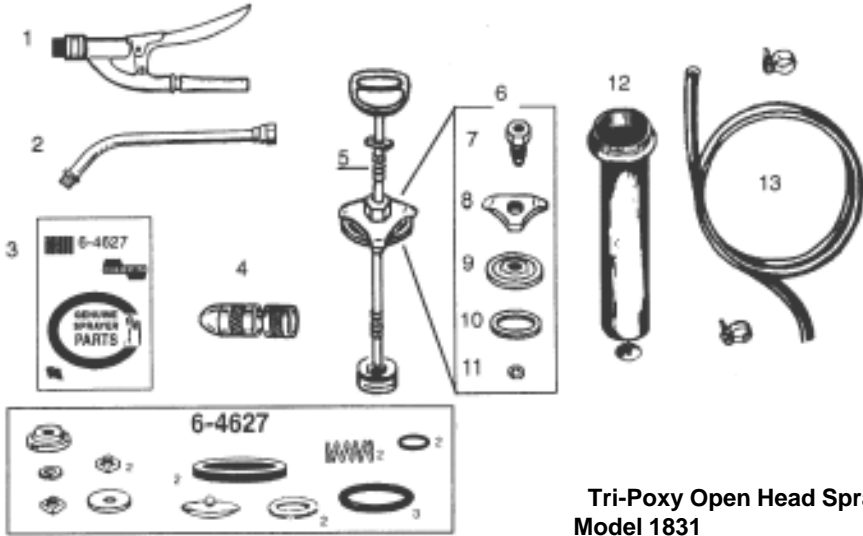

Hand Tools

**Tri-Poxy Open Head Sprayers
Model 1831**

Key No.	Part No.	Description	Model #
1	183-1866	Shut-off (Zinc) w/clamp	1841
2	183-7711	18" Brass extension	Metal Shut-offs Only
2	184-7703	24" Brass extension	Metal Shut-offs Only
4	183-6000	Brass Nozzle	Metal Shut-offs Only
4	183-6001	Fan Spray, Brass Nozzle	Metal Shut-offs Only
13	184-6136-36	Hose 36" w/clamps	1841

**Industrial Tri-Poxy Open Head Sprayers
Model 1949**

Key No.	Part No.	Description	Model #
1	185-6062	Shut-off (brass)	1949
2	185-7704	Curved 24" brass extension ¹	949
4	185-5797	Brass fan nozzle	1949
12	185-6091	Hose 48" w/Connectors	1949