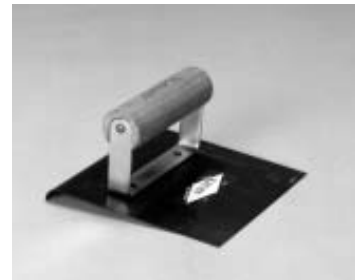

Hand Tools

Crucible Steel Cement Edgers

Made of BLUE tempered spring crucible steel. These edgers wear like iron. Excellent working qualities.

Blue Steel

Size	Rad.
6x3"	1/4"
6x3"	3/8"

Crucible Steel Cement Edgers

Made of BLUE tempered spring crucible steel. Wear like iron and produce a job that the professional demands.

Blue Steel

Size	Rad.
6x4"	1/8"
6x4"	1/4"
6x4"	3/8"
6x4"	1/2"
6x4"	3/4"
6x4"	1"

Crucible Steel Cement Edgers

Made of BLUE tempered spring crucible steel. These edgers are our largest selling professional edger.

Blue Steel

Size	Rad.
6x6"	1/8"
6x6"	1/4"
6x6"	3/8"
6x6"	1/2"
6x6"	3/4"
6x6"	1"

Crucible Steel Cement Edgers