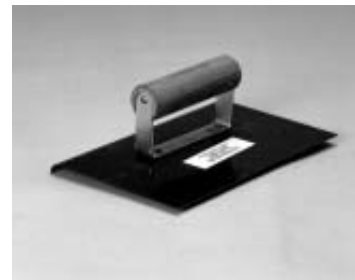

Hand Tools

Crucible Steel Cement Edgers

Made of BLUE tempered spring crucible steel. These edgers wear like iron. Excellent working qualities.

Blue Steel

Size	Rad.
6x3"	1/4"
6x3"	3/8"

Crucible Steel Cement Edgers

Made of BLUE tempered spring crucible steel. Wear like iron and produce a job that the professional demands.

Blue Steel

Size	Rad.
6x4"	1/8"
6x4"	1/4"
6x4"	3/8"
6x4"	1/2"
6x4"	3/4"
6x4"	1"

Crucible Steel Cement Edgers

Made of BLUE tempered spring crucible steel. These edgers are our largest selling professional edger.

Blue Steel

Size	Rad.
6x6"	1/8"
6x6"	1/4"
6x6"	3/8"
6x6"	1/2"
6x6"	3/4"
6x6"	1"

Crucible Steel Cement Edgers

Made of BLUE spring crucible steel. This larger size developed for the larger job.

Size	Rad.
6x9"	3/8"
6x9"	1/2"
6x9"	3/4"

Champher Tools

45° Lip 3/4" drop

Use
Hand
Walk