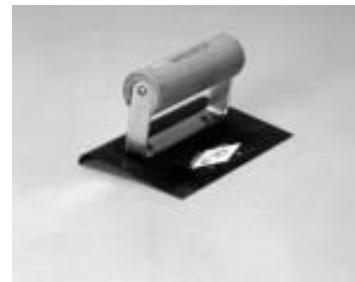

Hand Tools

Crucible Steel Cement Edgers

Made of BLUE tempered spring crucible steel. These edgers wear like iron. Excellent working qualities.

Blue Steel

Size	Rad.
6x3"	1/4"
6x3"	3/8"

Crucible Steel Cement Edgers

Made of BLUE tempered spring crucible steel. Wear like iron and produce a job that the professional demands.

Blue Steel

Size	Rad.
6x4"	1/8"
6x4"	1/4"
6x4"	3/8"
6x4"	1/2"
6x4"	3/4"
6x4"	1"

Crucible Steel Cement Edgers

Made of BLUE tempered spring crucible steel. These edgers are our largest selling professional edger.

Blue Steel

Size	Rad.
6x6"	1/8"
6x6"	1/4"
6x6"	3/8"
6x6"	1/2"
6x6"	3/4"
6x6"	1"

Crucible Steel Cement Edgers

Made of BLUE spring crucible steel. This larger size developed for the larger job.

Size	Rad.
6x9"	3/8"
6x9"	1/2"
6x9"	3/4"

Champher Tools

45° Lip 3/4" drop

Use
Hand
Walk