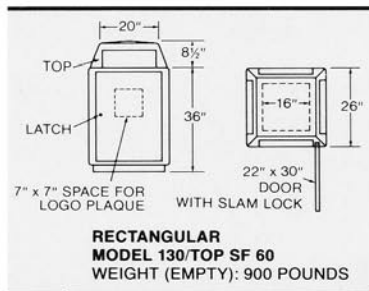

CENTRAL PRECAST CONCRETE Inc.

CONCRETE PRODUCTS

MODEL 200

MODEL 210
 COORDINATES W/MODEL 110
 TRASH RECEPTACLE

MODEL 220
 COORDINATES W/MODEL 120
 TRASH RECEPTACLE

MODEL 230
 COORDINATES W/MODEL 130
 TRASH RECEPTACLE

MODEL 130 (BACK)

MODEL 130 (FRONT)