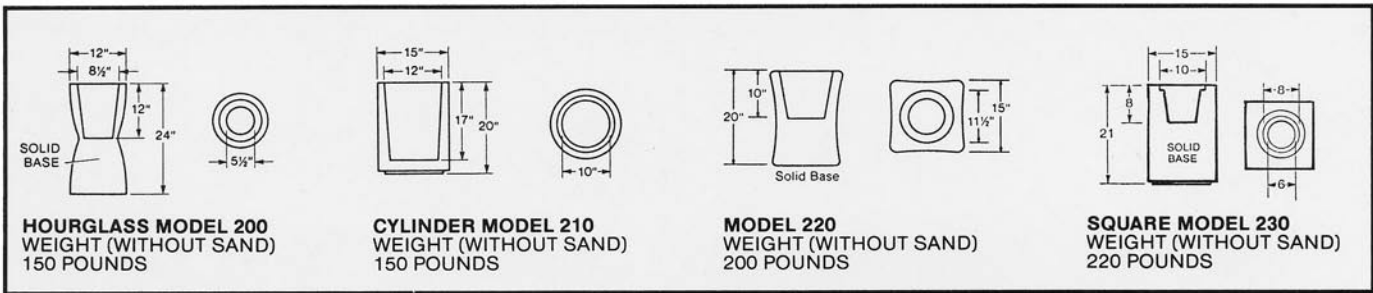

CENTRAL PRECAST CONCRETE Inc.

CONCRETE PRODUCTS

MODEL 200

MODEL 210
 COORDINATES W/MODEL 110
 TRASH RECEPTACLE

MODEL 220
 COORDINATES W/MODEL 120
 TRASH RECEPTACLE

MODEL 230
 COORDINATES W/MODEL 130
 TRASH RECEPTACLE

MODEL 130 (BACK)

MODEL 130 (FRONT)