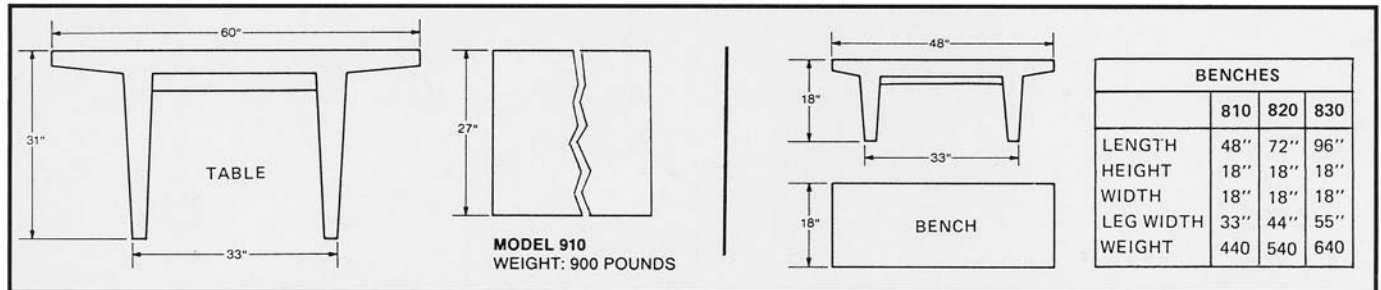

CENTRAL PRECAST CONCRETE Inc.

CONCRETE PRODUCTS

TABLE MODEL 950 / BENCH MODEL 850

TABLE MODEL 910 / BENCH MODEL 810

A round table and three matching curved benches for seating of up to nine people. Exposed concrete aggregate sides and smooth finish top. Monolithic concrete construction, steel reinforced. No bolt-on parts. Available in a wide selection of pigment colors and aggregates. Available with opening for umbrella stand.

Ordering:

Please specify table and bench set, **Model 950**. Specify pigment color, rock aggregate type, and whether you wish a center opening for umbrella.