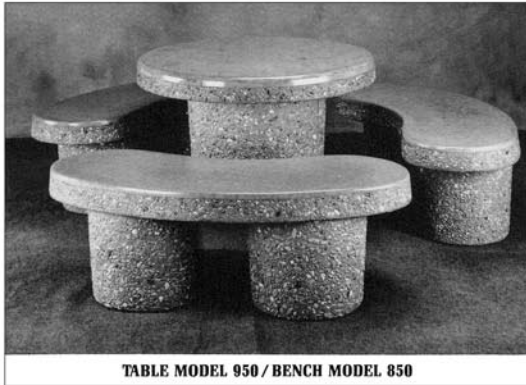

CENTRAL PRECAST CONCRETE Inc.

CONCRETE PRODUCTS

TABLE MODEL 950 / BENCH MODEL 850

TABLE MODEL 910 / BENCH MODEL 810

A round table and three matching curved benches for seating of up to nine people. Exposed concrete aggregate sides and smooth finish top. Monolithic concrete construction, steel reinforced. No bolt-on parts. Available in a wide selection of pigment colors and aggregates. Available with opening for umbrella stand.

Ordering:

Please specify table and bench set, **Model 950**. Specify pigment color, rock aggregate type, and whether you wish a center opening for umbrella.