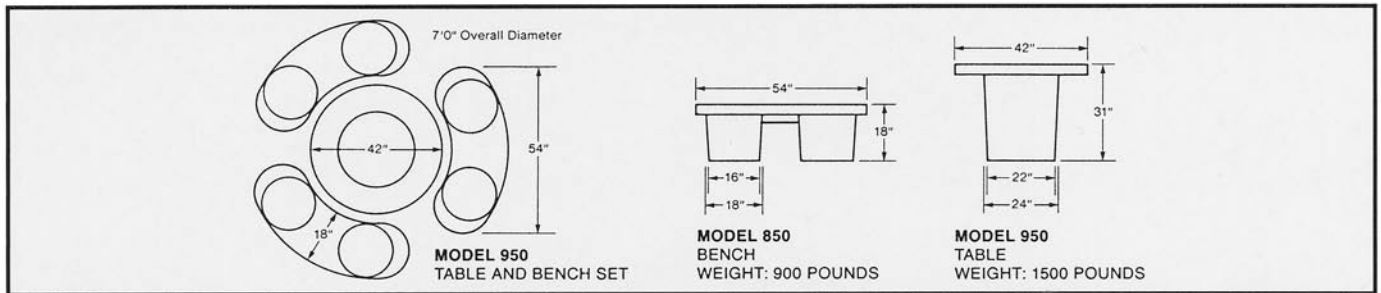

CENTRAL PRECAST CONCRETE Inc.

CONCRETE PRODUCTS

TABLE MODEL 950 / BENCH MODEL 850

TABLE MODEL 910 / BENCH MODEL 810

A round table and three matching curved benches for seating of up to nine people. Exposed concrete aggregate sides and smooth finish top. Monolithic concrete construction, steel reinforced. No bolt-on parts. Available in a wide selection of pigment colors and aggregates. Available with opening for umbrella stand.

Ordering:

Please specify table and bench set, **Model 950**. Specify pigment color, rock aggregate type, and whether you wish a center opening for umbrella.