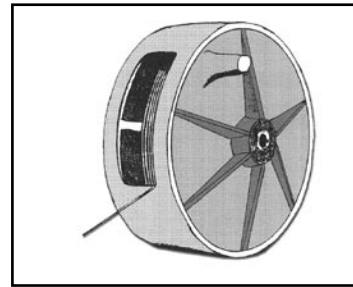

Don De Cristo Concrete Accessories

CONCRETE PRODUCTS

Screw Point Post / Nail Point Post

PLEASE CALL FOR PRICE AND AVAILABILITY

- Heavy duty plastic tie wire reel

De Cristo#	Weight	Packaged
SPRRLS	1.0/ EA	Each

Special Order Anchor Bolts

PLEASE CALL FOR PRICE AND AVAILABILITY

- Any diameter
- Any length
- Any thread
- Quick service

Bearing Plate Grease

- Dow corning #4 silicone

De Cristo#	Size	Weight	Packaged
SIL50Z	5oz tube	.31/ EA	Each
SIL8lb	8 lb. pail.	.31/ EA	Each