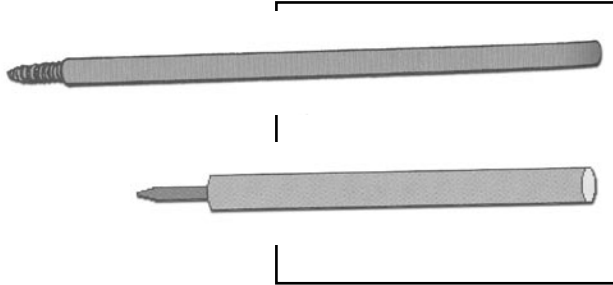

Don De Cristo Concrete Accessories

CONCRETE PRODUCTS

Screw Point Post / Nail Point Post

PLEASE CALL FOR PRICE AND AVAILABILITY

- Heavy duty plastic tie wire reel

De Cristo#	Weight	Packaged
SPRRLS	1.0/ EA	Each

Special Order Anchor Bolts

PLEASE CALL FOR PRICE AND AVAILABILITY

- Any diameter
- Any length
- Any thread
- Quick service

Bearing Plate Grease

- Dow corning #4 silicone

De Cristo#	Size	Weight	Packaged
SIL50Z	5oz tube	.31/ EA	Each
SIL8lb	8 lb. pail.	.31/ EA	Each

- Any size
- Made to order

Steel Bearing Plates

PLEASE CALL FOR PRICE AND AVAILABILITY