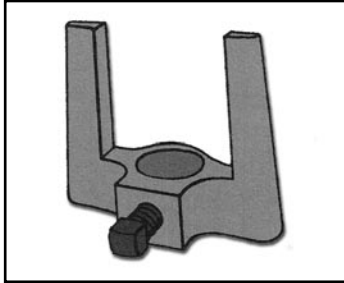

## Don De Cristo Concrete Accessories

CONCRETE  
PRODUCTS

Double Screed Hooks

• 2' x 4" Double

De Cristo#	Type	Weight	Packaged
DSCH24	2x4 Rnd. hole	1.4/ EA	50/Box

**Special Order**

Wire Screed Hooks

De Cristo#	Type	Weight	Packaged
WIRSCH	Wire	.2/ EA	100/Box

Screed Pad Posts

PLEASE CALL FOR PRICE AND AVAILABILITY

- 3/4" Diameter
- Tapped 1/2" N.C.
- Fit on die cast screed pad
- Good for plywood and steel decks