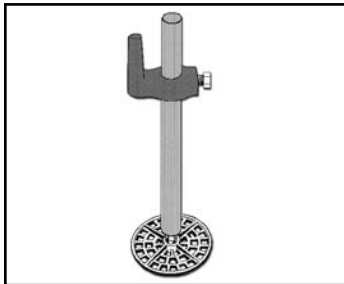

## Don De Cristo Concrete Accessories

CONCRETE  
PRODUCTS

Double Screed Hooks

• 2' x 4" Double

De Cristo#	Type	Weight	Packaged
DSCH24	2x4 Rnd. hole	1.4/ EA	50/Box

**Special Order**

Wire Screed Hooks

De Cristo#	Type	Weight	Packaged
WIRSCH	Wire	.2/ EA	100/Box

Screed Pad Posts

PLEASE CALL FOR PRICE AND AVAILABILITY

- 3/4" Diameter
- Tapped 1/2" N.C.
- Fit on die cast screed pad
- Good for plywood and steel decks