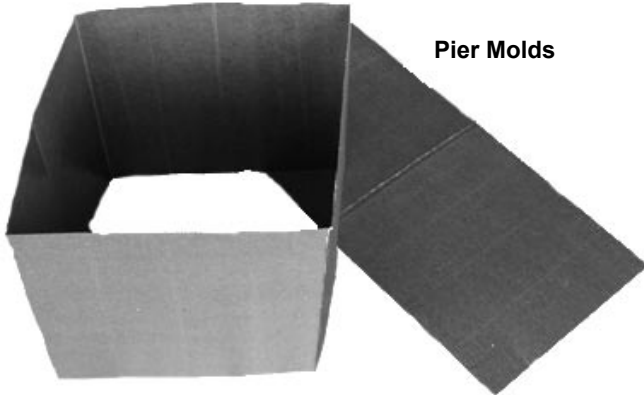

QUIKRETE Repair

CONCRETE PRODUCTS

Pier Molds

Concrete Pier

Masonry Coating White and Gray

Lbs.
20lb. bags
40lb. bags

Self-Leveling / Fast Set

Lbs.
50lb. bags